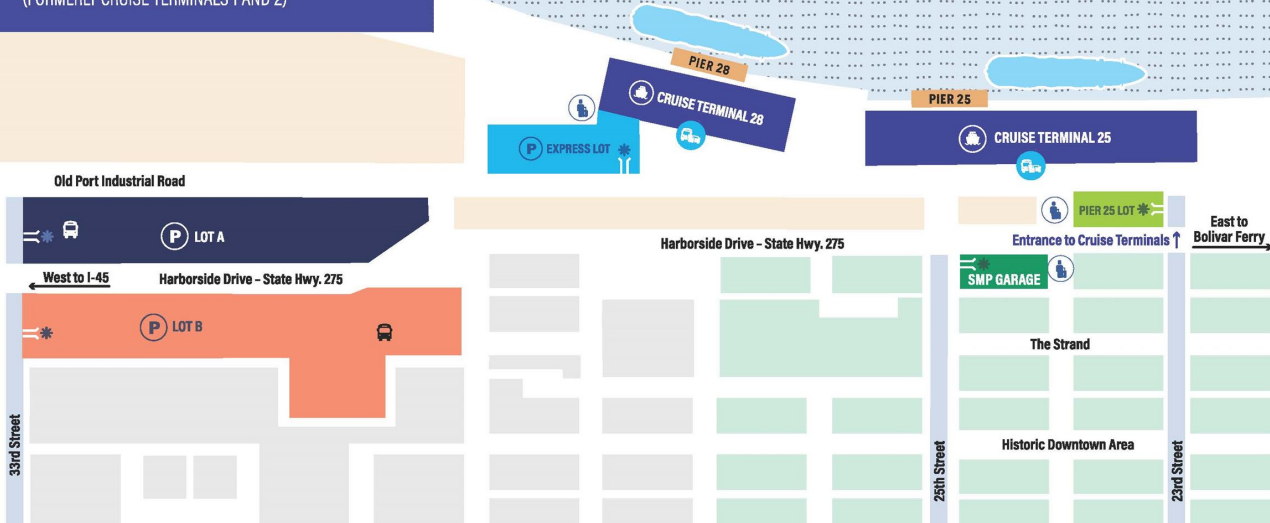

CRUISE TERMINALS 25 AND 28

(FORMERLY CRUISE TERMINALS 1 AND 2)

CRUISE TERMINAL 10

Port of Galveston Cruise Parking offers three parking lots with free shuttle service and premium covered parking a short walk from the terminal. Reservations and parking discount information are available at portofgalveston.com

ADDRESSES

- North Lot — 1152 Royal Caribbean Way
- North Premium Lot (Covered) — 1152 Royal Caribbean Way
- South Lot — 1201 Royal Caribbean Way
- Pier 14 Lot — 1390 Royal Caribbean Way

DIRECTIONS

Go to portofgalveston.com

- Parking
- Shuttle Stop
- Royal Caribbean Way
- Royal Caribbean Circle
- Entry / Exit To Parking Lot

Parking and Ground Transportation Department
 Port of Galveston, 123 Rosenberg, Suite 1500,
 Galveston, TX 77550 | Direct: (409) 766.6163